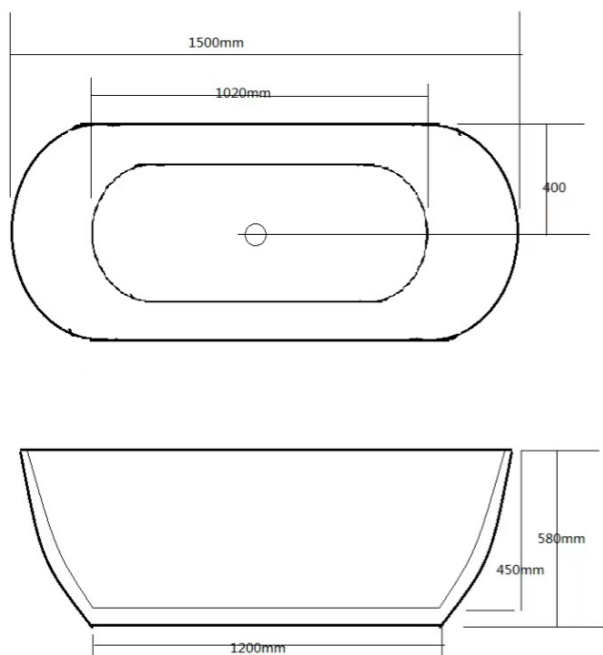

Free Standing Bathtub

PRODUCT SPECIFICATIONS

- Dimension : 1500 (L) x 800 (W) x 580 (H) mm
- Material : Acrylic

Product Technical Drawing

Copyright © Rigel Technology (S) Pte Ltd All rights reserved.

Rev	0.2
Date	18.05.2020